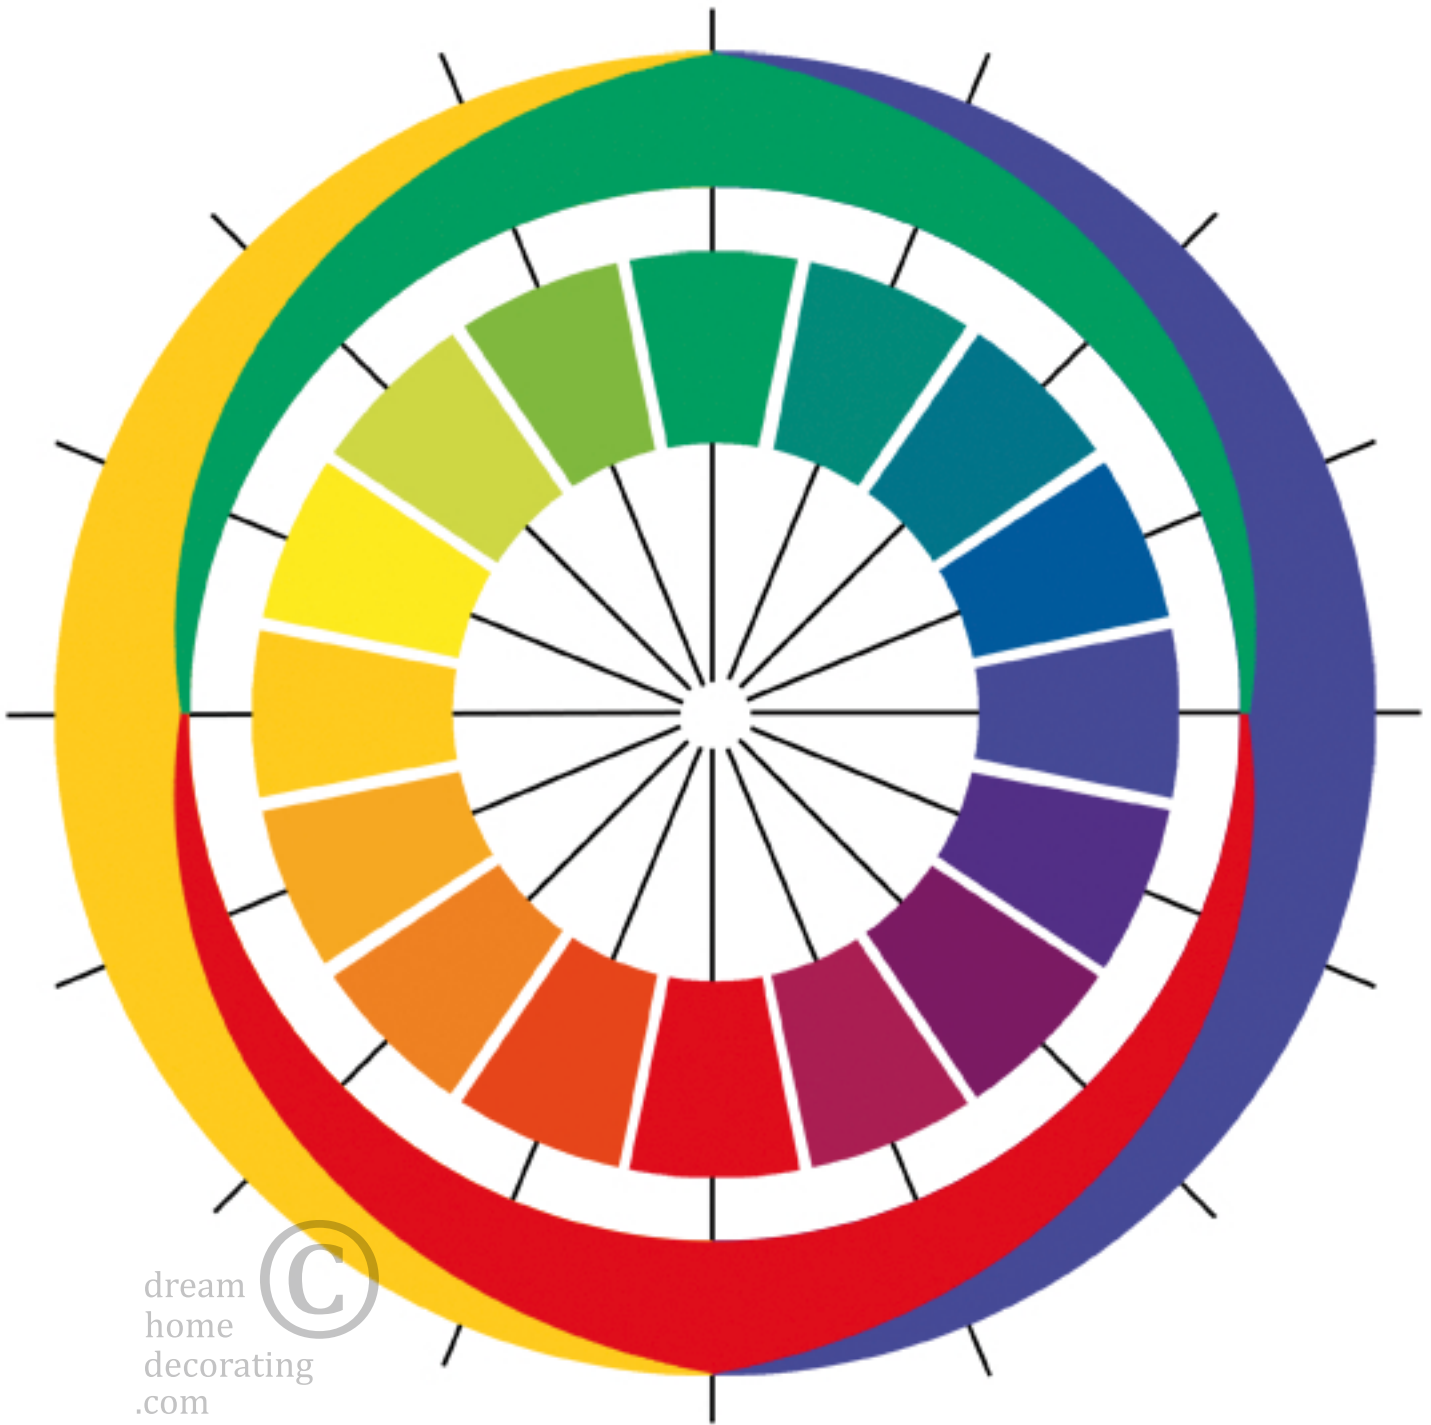

# Four-Primary Color Wheel

Ewald Hering (1834-1918)

Opposing Colors: